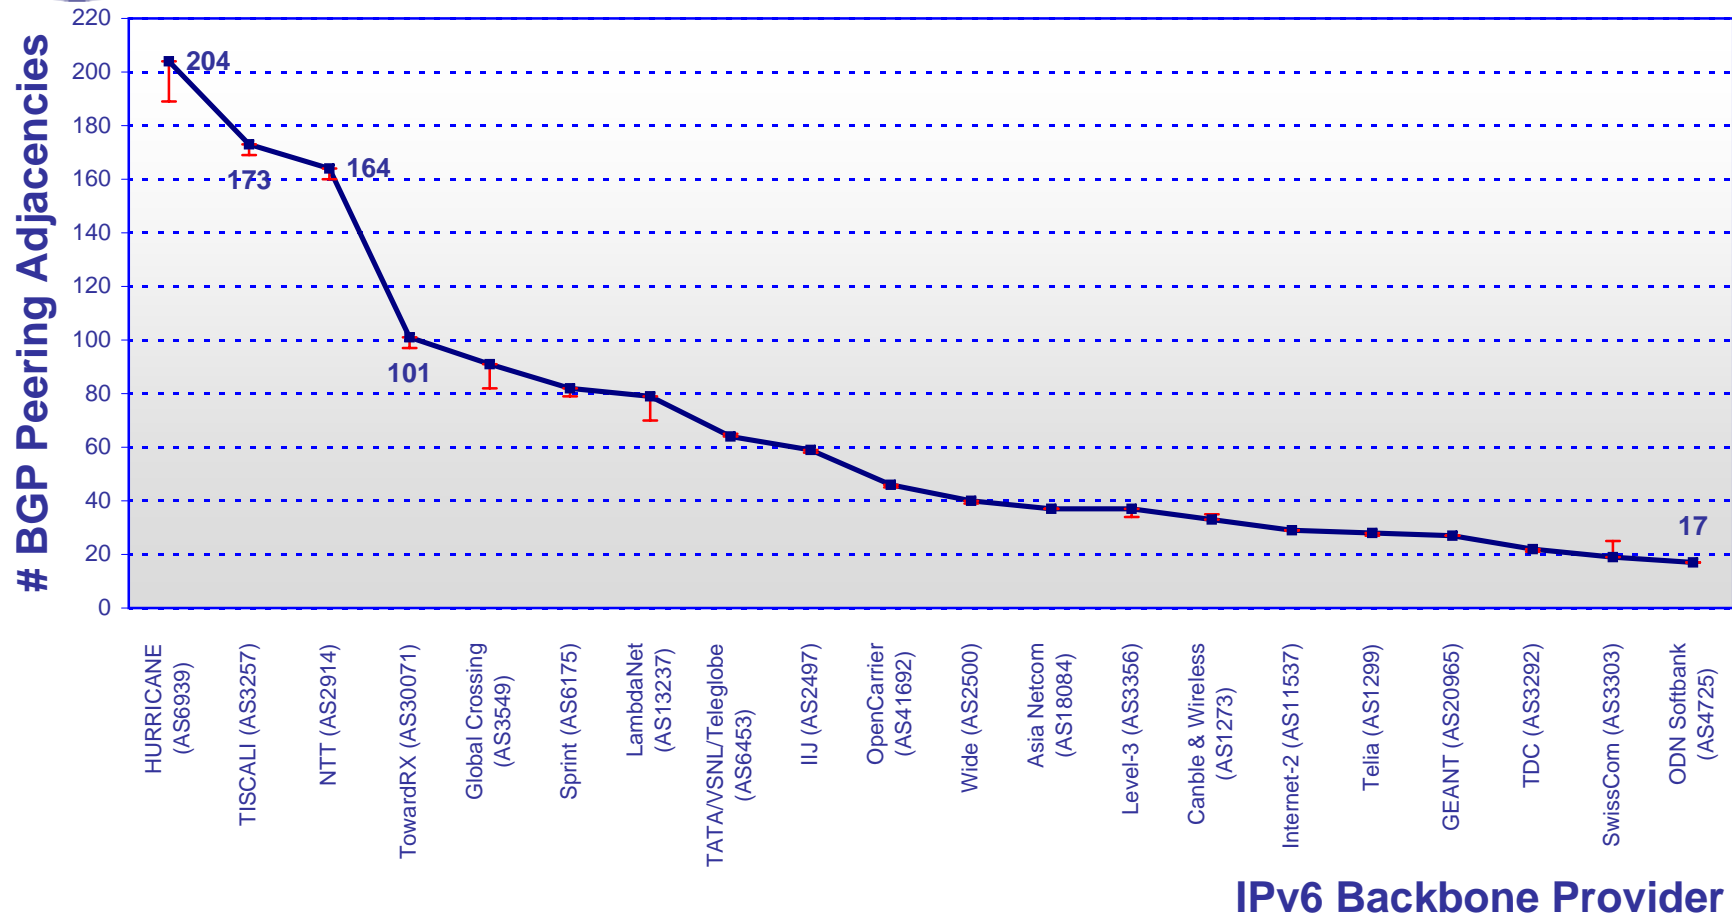

### Top Twenty IPv6 Backbones Number of BGP Peering Adjacencies Measured 4/6/2008 through 5/2/2008

Data collected from <http://bgp.potaroo.net/v6/as6447/bgp-as-adj.txt>  
For more information and additional statistics please visit <http://he.net/>